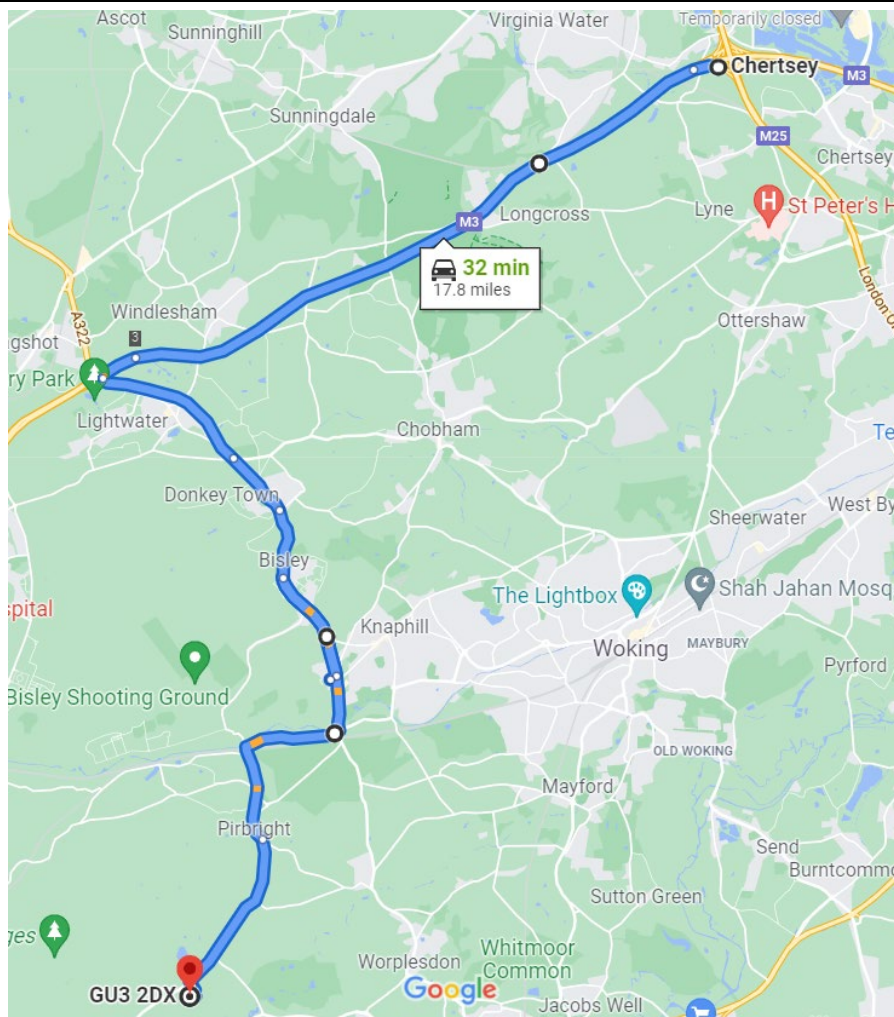

## DIRECTIONS TO HYDRONIX FROM M25

	Directions	Road	Distance
1	Exit M25 at Junction 12 towards M3 Southampton	M3	17.8 miles
2	Exit the M3 at junction 3, A322 exit to Bracknell/Lightwater	A322	7.2 miles
3	At the roundabout, take the 1 <sup>st</sup> exit onto A322 direction Woking, Lightwater	A322	0.4 mile
4	Stay on the A322 until you've passed under the railway bridge	A322	5 miles
5	Turn immediately right after the traffic light onto Cemetery Pales		0.1 mile
6	Stay on the main road, passing the Cricketers on the Green and the White Hart Pirbright pubs		1.4 miles
7	At the roundabout, take the 2 <sup>nd</sup> exit onto Aldershot Road/A324 direction Farnham/Aldershot	A324	1.7 miles

8	At the roundabout, take the 1 <sup>st</sup> exit into Henley Business Park	A324	0.3 mile
9	In the business park, at the first roundabout turn right, then go through the open barrier. After following the road round to the left, up a rise, turn right and go through the buildings. Hydronix is at the far end of the park.	Henley Business Park	